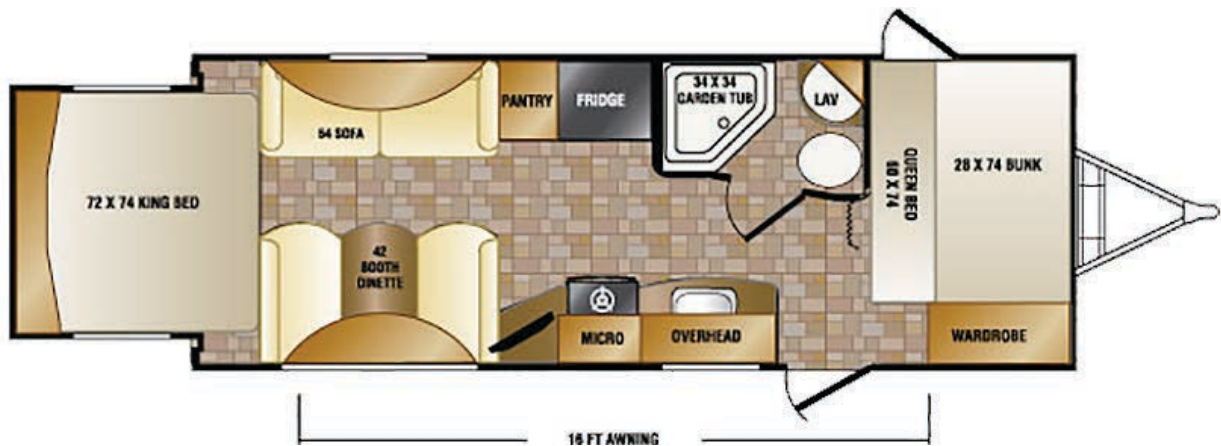

# Slingshot

GT25R2S12

Specifications

TT

Length (ft/m)	25' 11"	7.90m
Height (ft/m)	10' 3"	3.12m

*Slingshot*  
GT25R2S12

Toilet

Queen Bed w/Bunk Above

Wardrobe

Single Galley Sink

3-Burner Range

Booth Dinette

Overhead Cabinets Throughout & Much More.