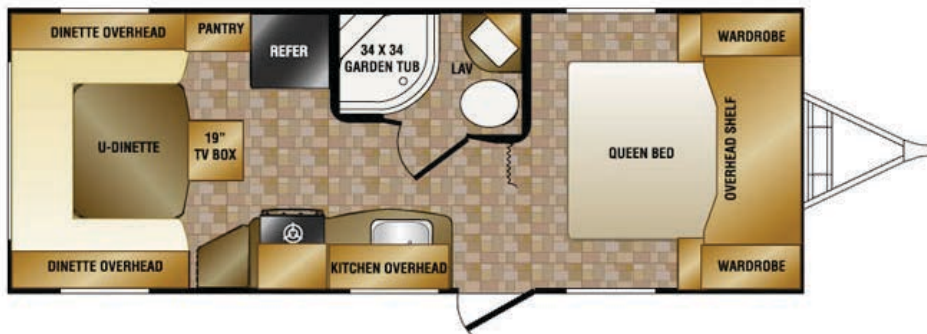

# Slingshot

GT25RL13

Specifications		TT
Length (ft/m)	25' 11" / 7.90m	
Height (ft/m)	9' 8" / 2.95m	

*Slingshot*  
GT25RL13

## Features

Slingshot Travel Trailer

Rear U-Dinette

Pantry

Refrigerator

Garden Tub,

Toilet

Queen Bed

Db. Wardrobes

Kitchen Sink,

Range

19" TV Box

Overhead Cabinets Throughout & Much More.